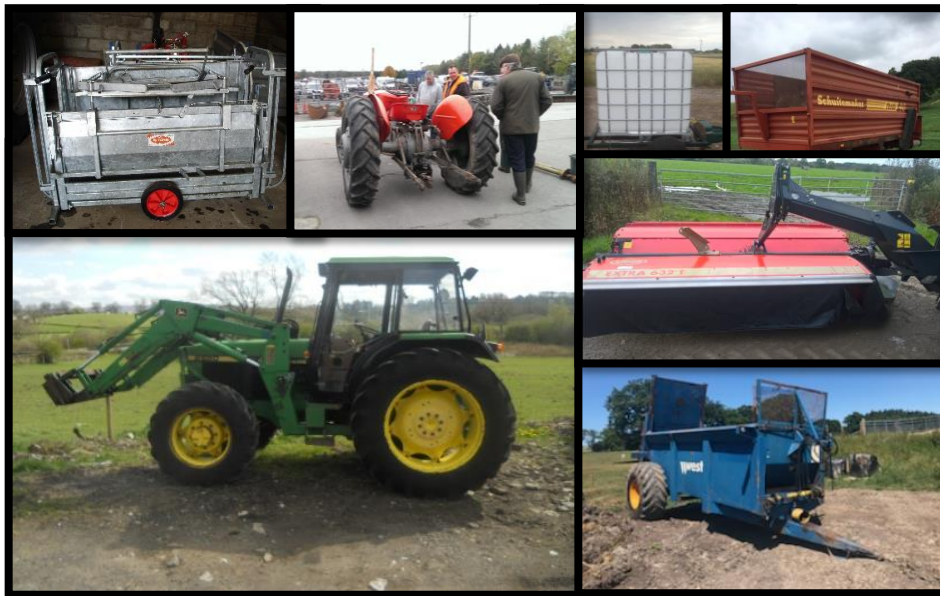

Gisburn
Auction Marts

Large carpark

Free Web Advertising

Only 5% vendors'
commission

Loadall on site

On site cafe

Pictures to
gisburn@rtturner.co.uk

NEXT MACHINERY & EQUIPMENT SALE: TUESDAY 6 NOVEMBER 2018 Sale 12 noon

LOADALL ON SITE FROM 8AM

BOOKING IN MONDAY 2-4pm (No loadall)

REPORT 31.7.18

A great crowd on Tuesday night for our summer machinery sale with just over 200 lots of various items on offer. For the first time there were no tractors on offer and the largest item was a West Rear Discharge spreader which was well used selling at 3,000 to a trade buyer. Cattle trailers with decks were a popular item with five on offer and only one unclaimed. Despite the heatwave, firewood sold easily at £30-£32 per bag. In the vehicle section a T plate Daihatsu 4-track for farm use went at £680. Gators and Mules were much harder to sell and the depreciation from new price seems pretty drastic. A tidy Kawasaki Mule was the only sale at £4,100.

Fred.

**GISBURN AUCTION
MARTS LTD**

BB7 4ES

www.gisburnauction.co.uk

01200

445376