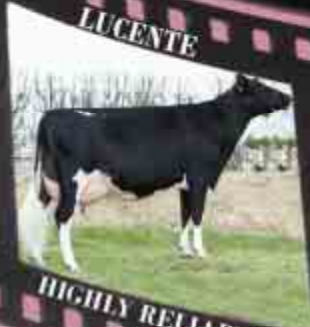

11.30am

**Sale of Commercial Dairy Cattle
followed by Pedigree Dairy Cattle**

Richard Turner & Son

Secretaries & Auctioneers

Tel: 01200 441351

NON-PED
Bred by AD McIntosh, Swindon

BLEASBY BABY GP83
Owned by C & M Hall, W Yorkshire

NON-PED 2nd Lac
Bred by AD McIntosh, Swindon

Huddlestone SPOOKY

Patron Spock x VG89 Mtoto x VG85 Rudolph

- ✓ IMPRESSIVE MILK YIELDS
- ✓ POSITIVE FAT & PROTEIN
- ✓ LONGER LASTING COWS
- ✓ SUPERB UDDERS
- ✓ GREAT LOCOMOTION
- ✓ VERY LOW CELL COUNTS
- ✓ EASY CALVING
- ✓ BLACK CATTLE THAT CARRY EXTRA CONDITION

RETINUE RED

PURE RED

CONFORMER

POWER & STRENGTH

SHAKER

PROTEIN

DICTATOR

EAT IMPROVER

DYNAMO

MILK COMPONENTS

LUCENTE

HIGHLY RELIABLE

SHAKER

SCC IMPROVER

COGENT SEXED SEMEN

"The original and still the best!"